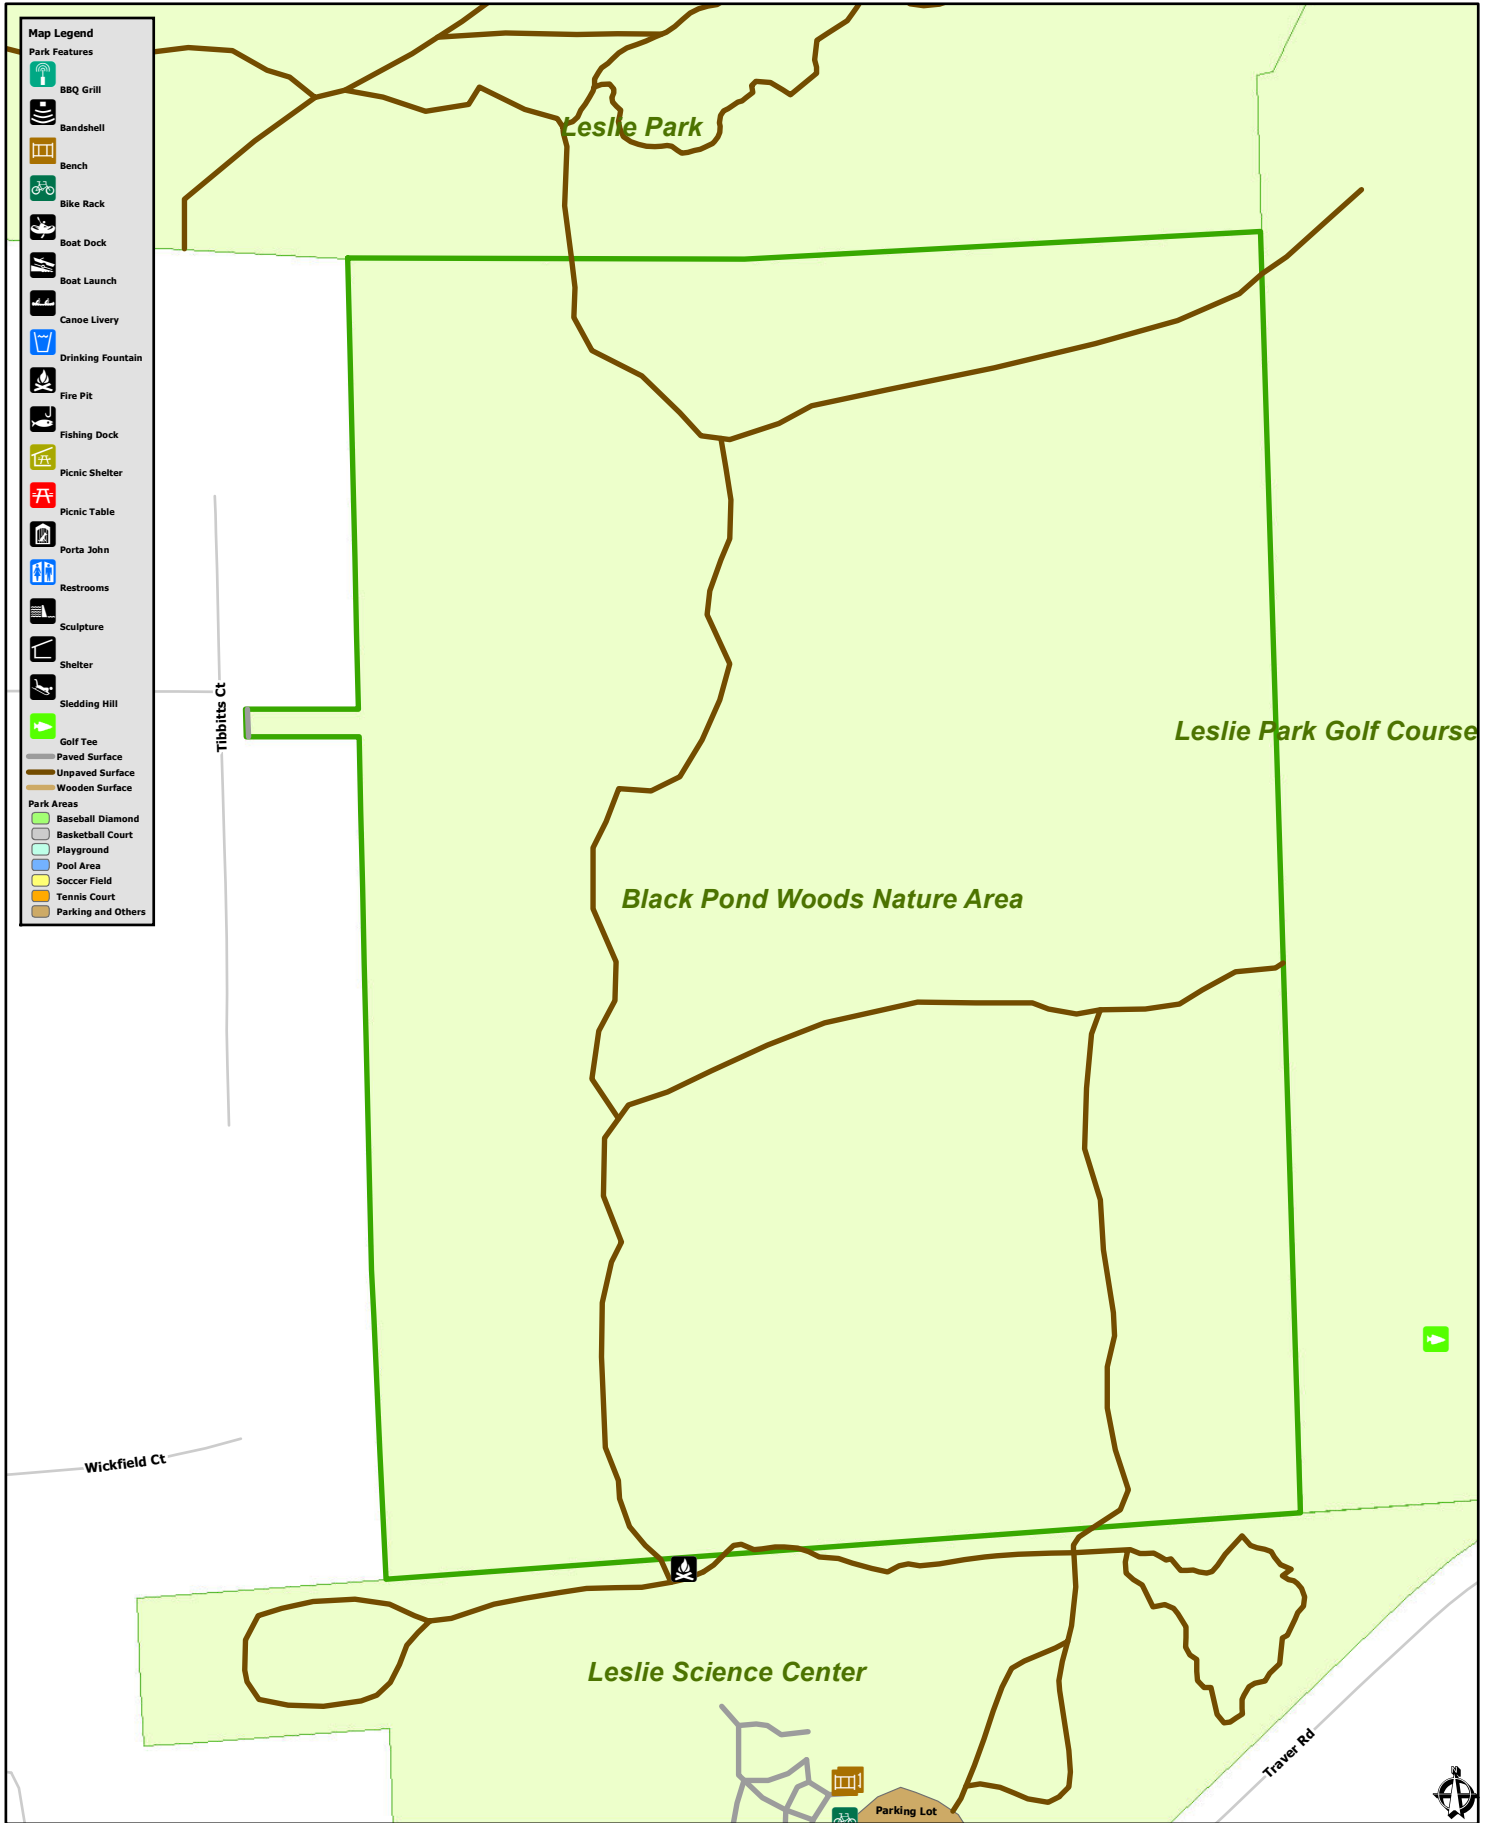

Black Pond Woods Nature Area

- Map Legend**
- Park Features**
- BBQ Grill
 - Bandshell
 - Bench
 - Bike Rack
 - Boat Dock
 - Boat Launch
 - Canoe Livery
 - Drinking Fountain
 - Fire Pit
 - Fishing Dock
 - Picnic Shelter
 - Picnic Table
 - Porta John
 - Restrooms
 - Sculpture
 - Shelter
 - Sledding Hill
 - Golf Tee
- Surfaces**
- Paved Surface
 - Unpaved Surface
 - Wooden Surface
- Park Areas**
- Baseball Diamond
 - Basketball Court
 - Playground
 - Pool Area
 - Soccer Field
 - Tennis Court
 - Parking and Others