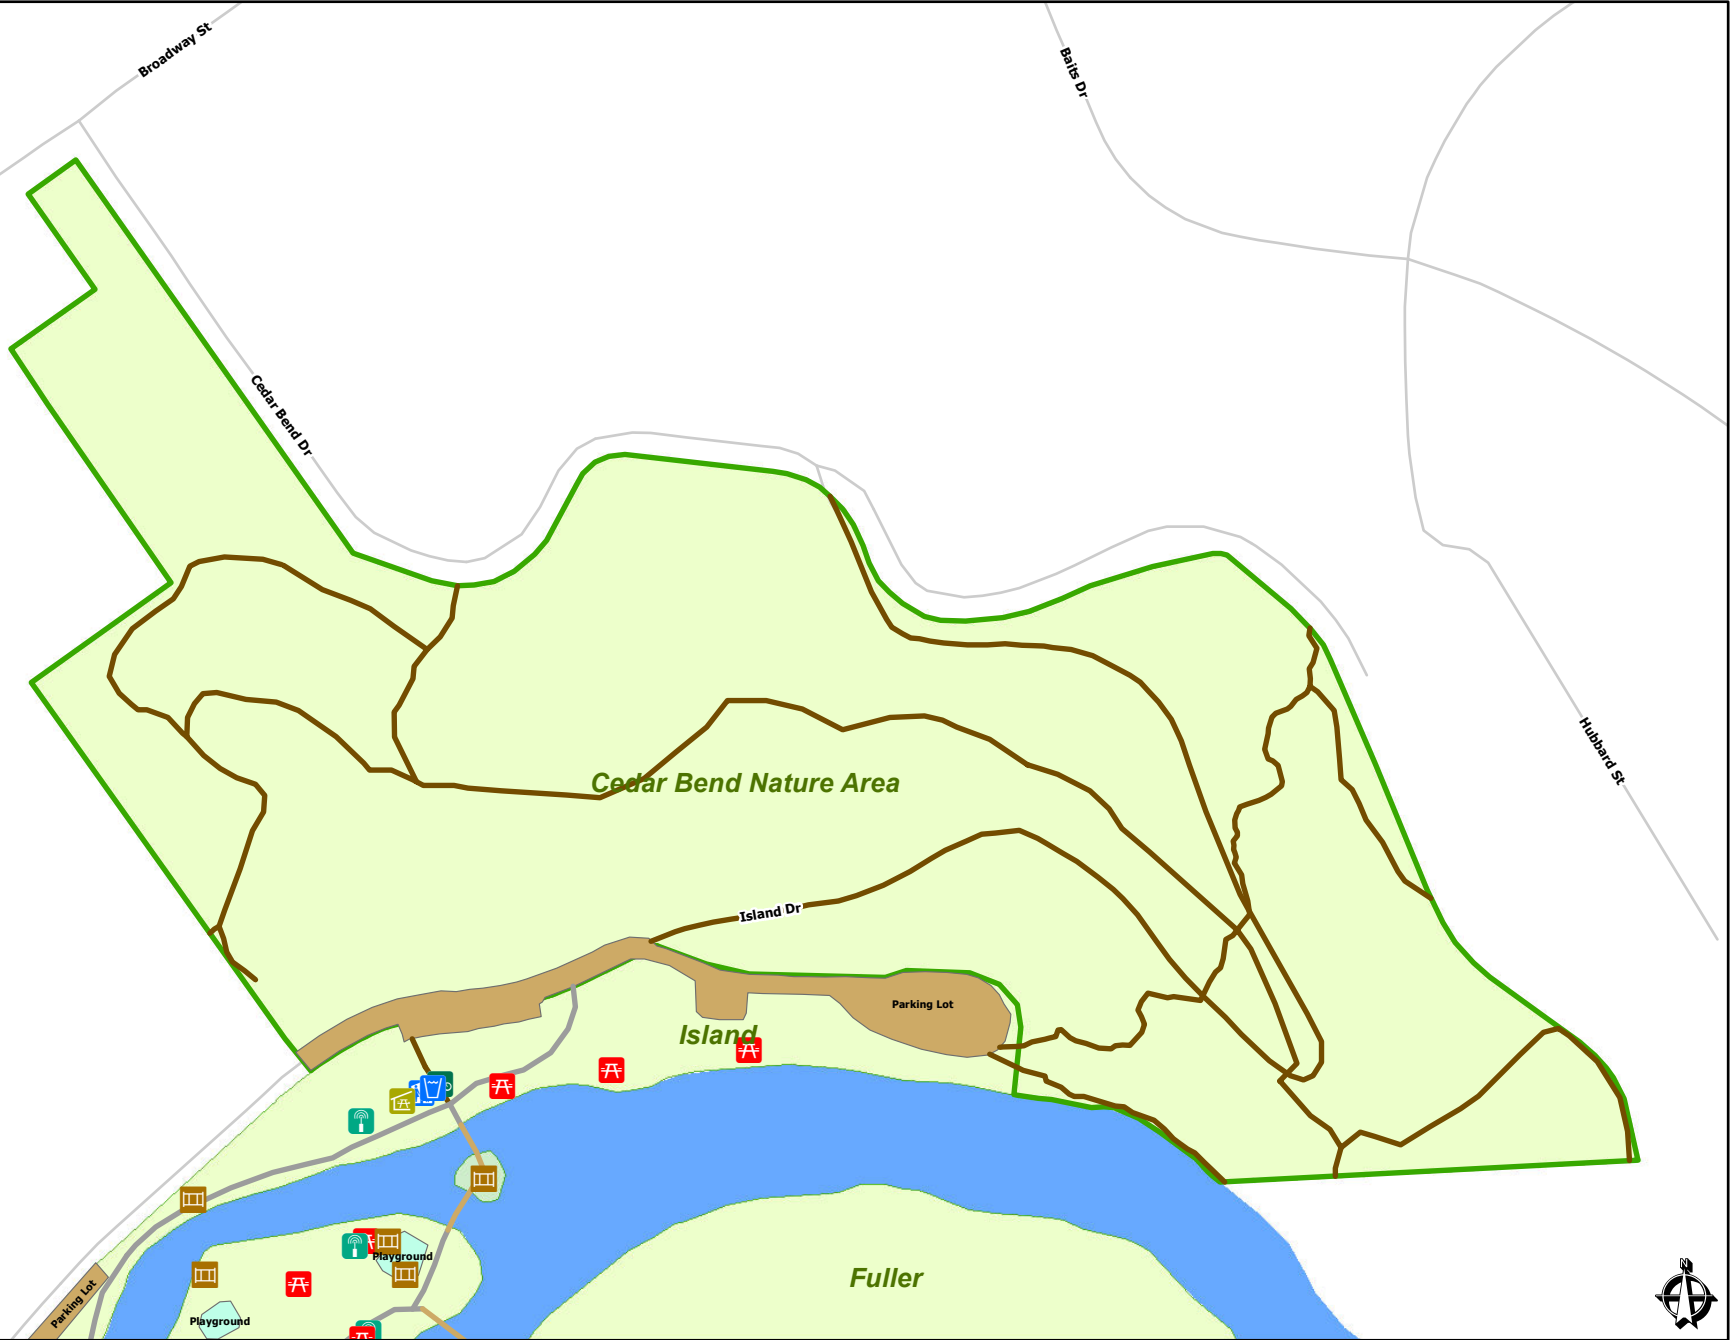

Cedar Bend Nature Area

- Map Legend**
- Park Features**
- BBQ Grill
 - Bandshell
 - Bench
 - Bike Rack
 - Boat Dock
 - Boat Launch
 - Canoe Livery
 - Drinking Fountain
 - Fire Pit
 - Fishing Dock
 - Picnic Shelter
 - Picnic Table
 - Porta John
 - Restrooms
 - Sculpture
 - Shelter
 - Sledding Hill
 - Golf Tee
- Paved Surface**
- Unpaved Surface**
- Wooden Surface**
- Park Areas**
- Baseball Diamond
 - Basketball Court
 - Playground
 - Pool Area
 - Soccer Field
 - Tennis Court
 - Parking and Others

City of Ann Arbor Map Disclaimer

No part of this product shall be reproduced or transmitted in any form or by any means, electronic or mechanical, for any purpose, without prior written permission from the City of Ann Arbor.

This map complies with National Map Accuracy Standards for mapping at 1 Inch = 100 Feet. The City of Ann Arbor and its mapping contractors assume no legal representation for the content and/or inappropriate use of information represented on this map.