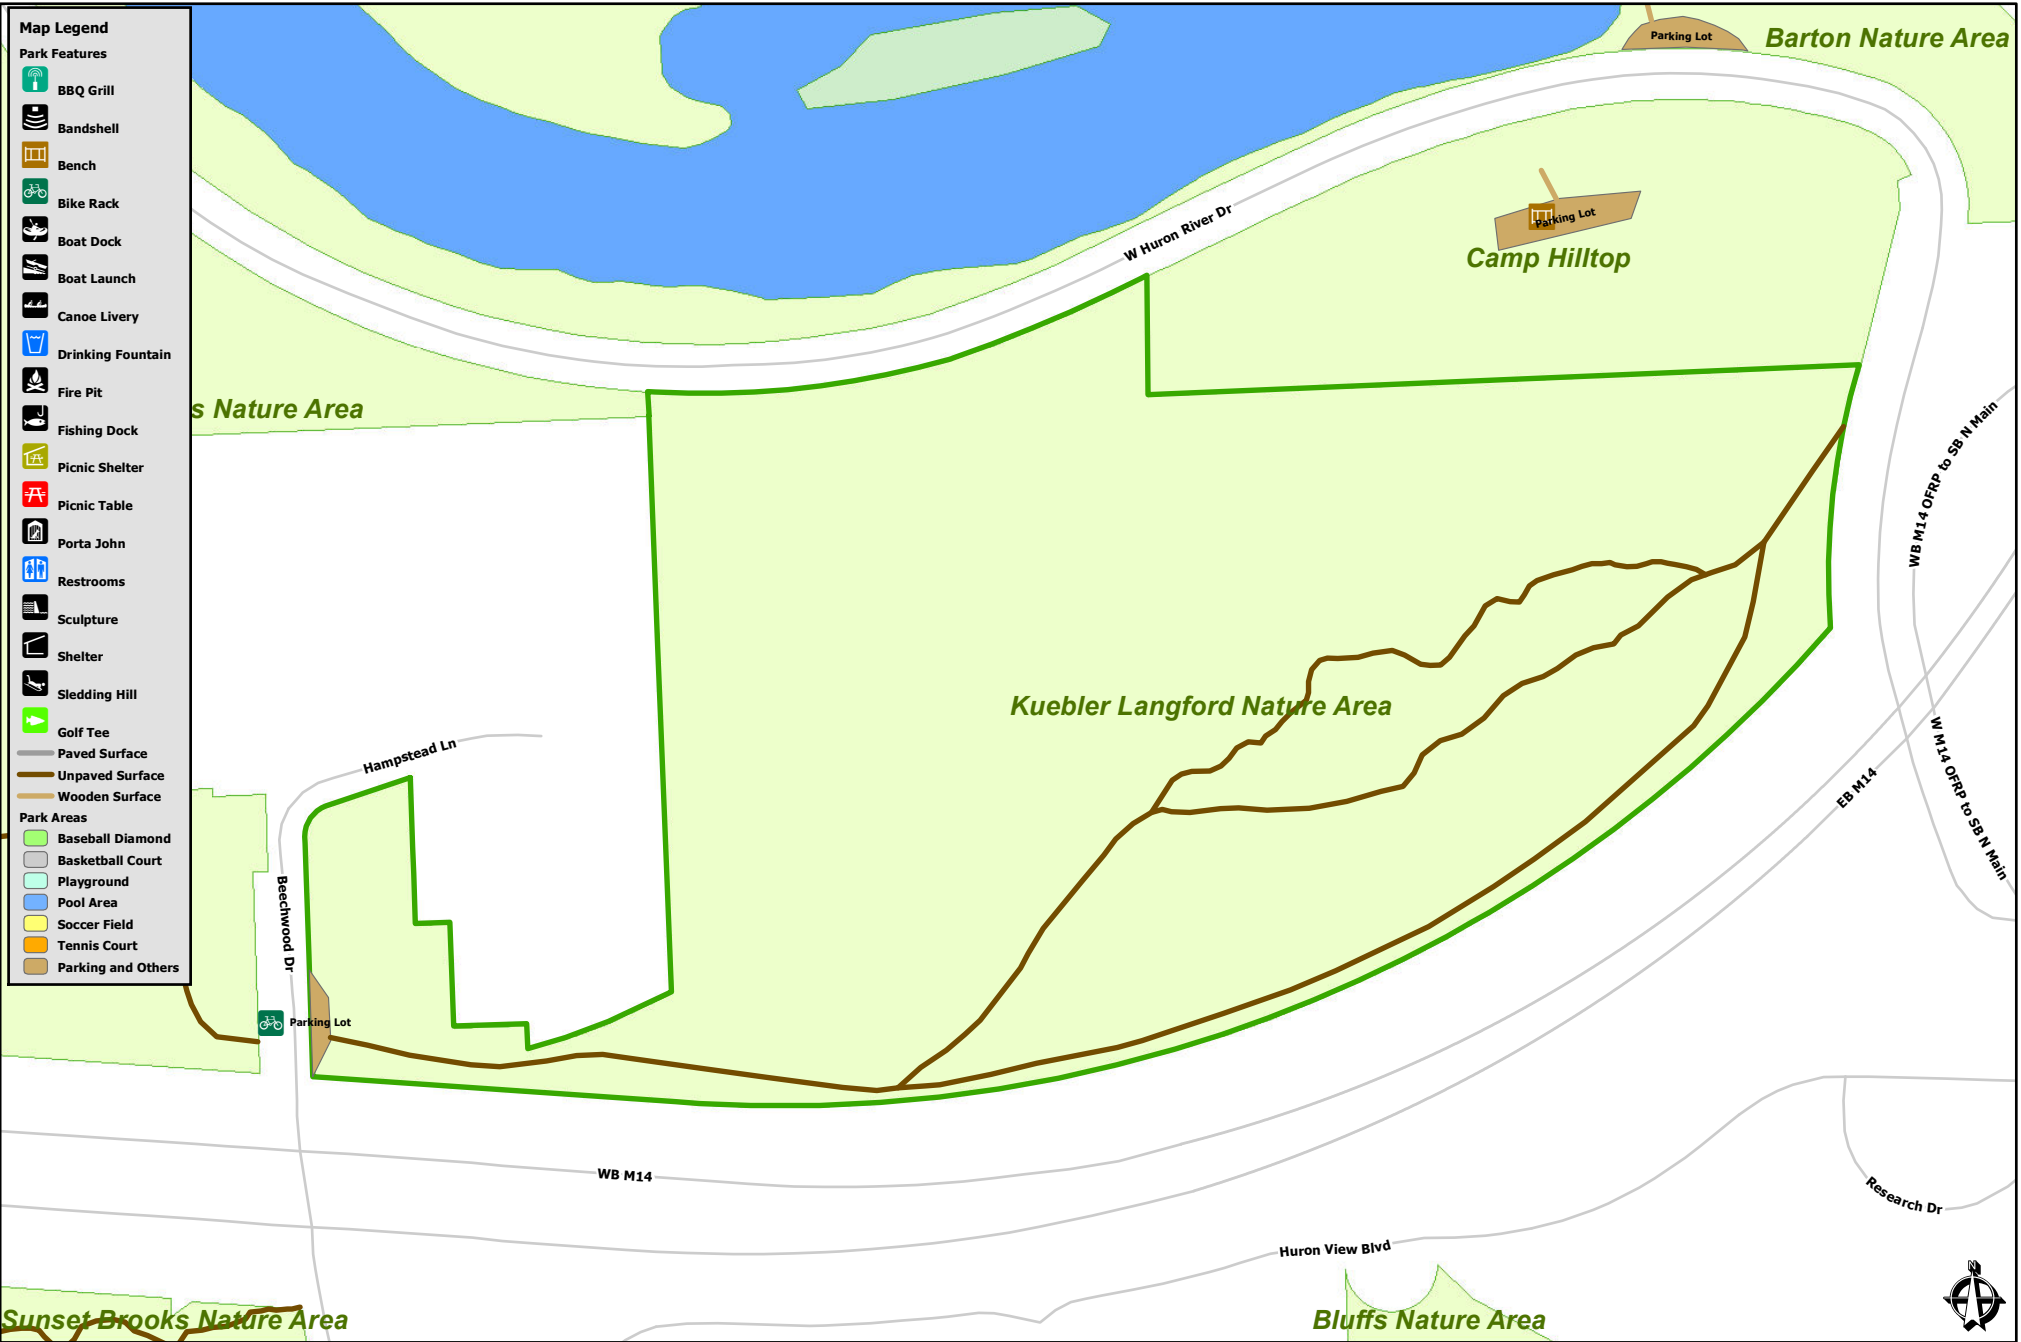

Kuebler Langford Nature Area

- Map Legend**
- Park Features**
- BBQ Grill
 - Bandshell
 - Bench
 - Bike Rack
 - Boat Dock
 - Boat Launch
 - Canoe Livery
 - Drinking Fountain
 - Fire Pit
 - Fishing Dock
 - Picnic Shelter
 - Picnic Table
 - Porta John
 - Restrooms
 - Sculpture
 - Shelter
 - Sledding Hill
 - Golf Tee
- Paved Surface**
- Unpaved Surface**
- Wooden Surface**
- Park Areas**
- Baseball Diamond
 - Basketball Court
 - Playground
 - Pool Area
 - Soccer Field
 - Tennis Court
 - Parking and Others

This map complies with National Map Accuracy Standards for mapping at 1 Inch = 100 Feet. The City of Ann Arbor and its mapping contractors assume no legal representation for the content and/or inappropriate use of information represented on this map.